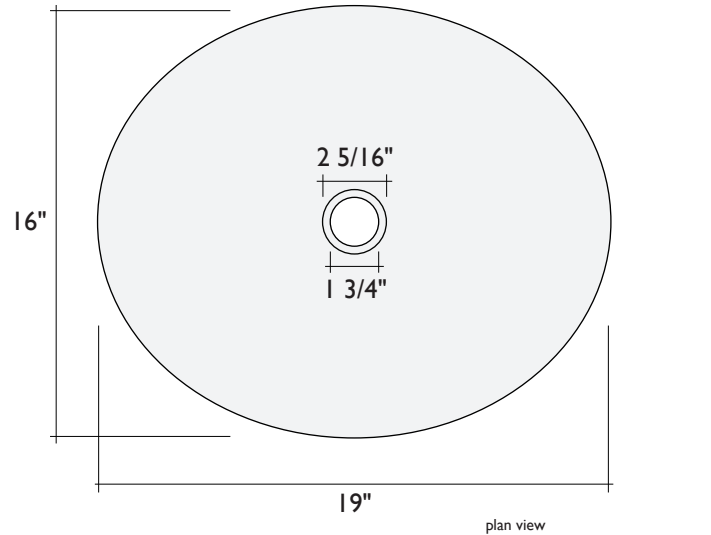

SPECIFICATIONS: SINKS (IN-COUNTER/UNDERMOUNT):

**OVAL IN-COUNTER
(16" x 19")**

ITEM NUMBERS:

Oval Undermount

- ABI301.84 Misto
- ABI302.84 Glacier
- ABI313.84 Lava Cienega
- ABI315.84 Cienega Fireworks
- ABI321.84 Burnished Fossil
- ABI322.84 Fallen Leaves
- ABI341.84 Pure Gold
- ABI342.84 Platinum

In-Counter sinks have a lip permitting an installation either below, flush to, or dropped into a counter. For drop-in, the edge can be polished, otherwise it is left unpolished.

NOTES: Thickness is 1" for fused glass sinks (Cienega and Etched Metal designs), and 3/4" for monochrome (single layer) glass sinks (Misto, Glacier, Gold and Platinum). In-Counter sinks are supplied with undermount sink mounting clips as well as a cardboard template for countertop fabrication. Please see "In-Counter Sink Instructions" for installation, care, maintenance, and other information.