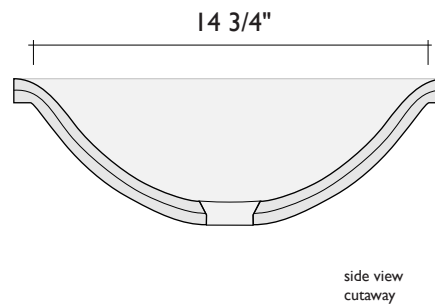

SPECIFICATIONS: SINKS (IN-COUNTER/UNDERMOUNT):

**OVAL IN-COUNTER
(16" x 19")**

ITEM NUMBERS:

Oval Undermount

- ABI301.84 Misto
- ABI302.84 Glacier
- ABI313.84 Lava Cienega
- ABI315.84 Cienega Fireworks
- ABI321.84 Burnished Fossil
- ABI322.84 Fallen Leaves
- ABI341.84 Pure Gold
- ABI342.84 Platinum

In-Counter sinks have a lip permitting an installation either below, flush to, or dropped into a counter. For drop-in, the edge can be polished, otherwise it is left unpolished.

NOTES: Thickness is 1" for fused glass sinks (Cienega and Etched Metal designs), and 3/4" for monochrome (single layer) glass sinks (Misto, Glacier, Gold and Platinum). In-Counter sinks are supplied with undermount sink mounting clips as well as a cardboard template for countertop fabrication. Please see "In-Counter Sink Instructions" for installation, care, maintenance, and other information.