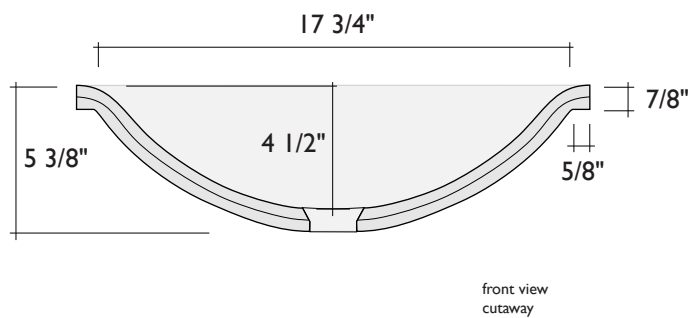

SPECIFICATIONS: SINKS (IN-COUNTER/UNDERMOUNT):

**OVAL IN-COUNTER
(16" x 19")**

ITEM NUMBERS:

Oval Undermount

- ABI301.84 Misto
- ABI302.84 Glacier
- ABI313.84 Lava Cienega
- ABI315.84 Cienega Fireworks
- ABI321.84 Burnished Fossil
- ABI322.84 Fallen Leaves
- ABI341.84 Pure Gold
- ABI342.84 Platinum

In-Counter sinks have a lip permitting an installation either below, flush to, or dropped into a counter. For drop-in, the edge can be polished, otherwise it is left unpolished.

NOTES: Thickness is 1" for fused glass sinks (Cienega and Etched Metal designs), and 3/4" for monochrome (single layer) glass sinks (Misto, Glacier, Gold and Platinum). In-Counter sinks are supplied with undermount sink mounting clips as well as a cardboard template for countertop fabrication. Please see "In-Counter Sink Instructions" for installation, care, maintenance, and other information.