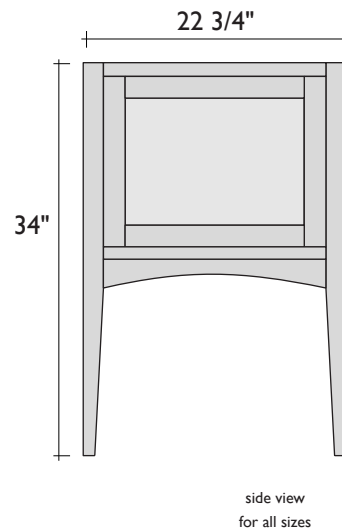

SPECIFICATIONS: ENZO LAGNO WOOD VANITY CABINET (SINGLES)

STANDARD SIZE (FOR 40X24 COUNTERTOP)

SMALLER SIZE (FOR 26X24 COUNTERTOP)

ITEM NUMBERS:

Standard Enzo

AB4101.71 Dark Walnut Brown

Smaller Enzo

AB4301.71 Dark Walnut Brown