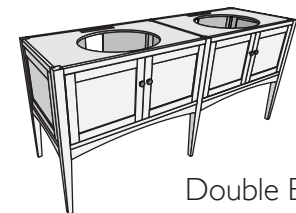

SPECIFICATIONS: ENZO LAGNO WOOD VANITY CABINET (SINGLES)

STANDARD SIZE (FOR 40X24 COUNTERTOP)

SMALLER SIZE (FOR 26X24 COUNTERTOP)

ITEM NUMBERS:

Standard Enzo

AB4101.71 Dark Walnut Brown

Smaller Enzo

AB4301.71 Dark Walnut Brown

Double Enzo

AB4201.71 Dark Walnut Brown

Alchemy also offers a coordinating limestone countertop, Mirror with shelf, and lighting fixtures to complete the Enzo Lagno look.

NOTES: The Enzo Lagno cabinet is constructed from solid hardwood (poplar) and finished an antiqued dark walnut brown. Details include Blum self-closing hinges, forged iron knobs, hidden floor levelers and undermount sink clips. For more information on installing an Alchemy undermount sink with this cabinet, see "In-Counter Sink Instructions." For specifications on the Double Enzo Vanity cabinet, see second page.