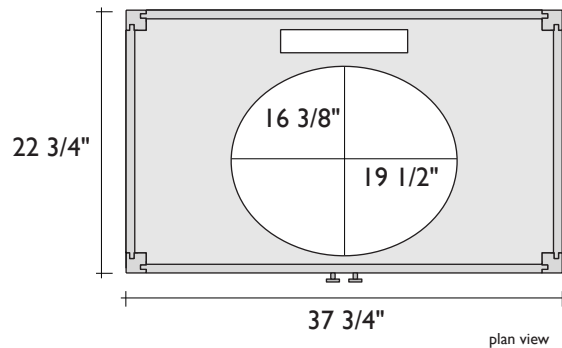

SPECIFICATIONS: ENZO LAGNO WOOD VANITY CABINET (SINGLES)

STANDARD SIZE (FOR 40X24 COUNTERTOP)

SMALLER SIZE (FOR 26X24 COUNTERTOP)

ITEM NUMBERS:

Standard Enzo

AB4101.71 Dark Walnut Brown

Smaller Enzo

AB4301.71 Dark Walnut Brown