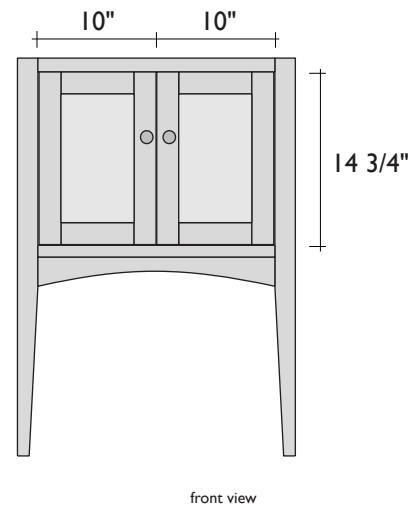

SPECIFICATIONS: ENZO LAGNO WOOD VANITY CABINET (SINGLES)

STANDARD SIZE (FOR 40X24 COUNTERTOP)

SMALLER SIZE (FOR 26X24 COUNTERTOP)

ITEM NUMBERS:

Standard Enzo

AB4101.71 Dark Walnut Brown

Smaller Enzo

AB4301.71 Dark Walnut Brown