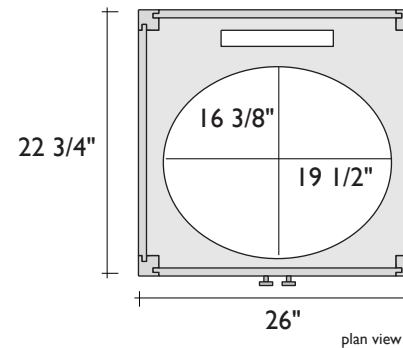

SPECIFICATIONS: ENZO LAGNO WOOD VANITY CABINET (SINGLES)

STANDARD SIZE (FOR 40X24 COUNTERTOP)

SMALLER SIZE (FOR 26X24 COUNTERTOP)

ITEM NUMBERS:

Standard Enzo

AB4101.71 Dark Walnut Brown

Smaller Enzo

AB4301.71 Dark Walnut Brown