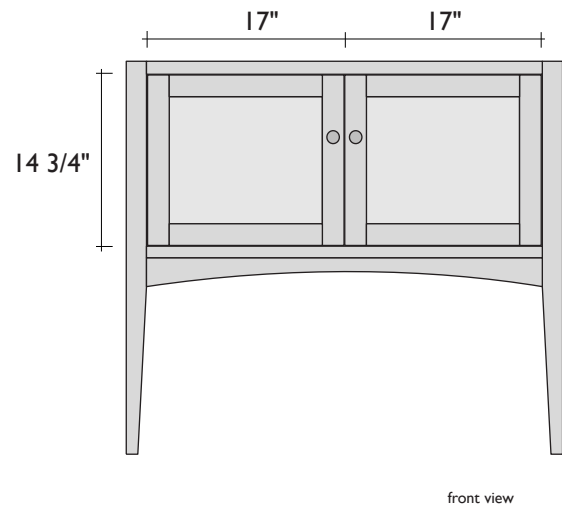

SPECIFICATIONS: ENZO LAGNO WOOD VANITY CABINET (SINGLES)

STANDARD SIZE (FOR 40X24 COUNTERTOP)

SMALLER SIZE (FOR 26X24 COUNTERTOP)

ITEM NUMBERS:

Standard Enzo

AB4101.71 Dark Walnut Brown

Smaller Enzo

AB4301.71 Dark Walnut Brown