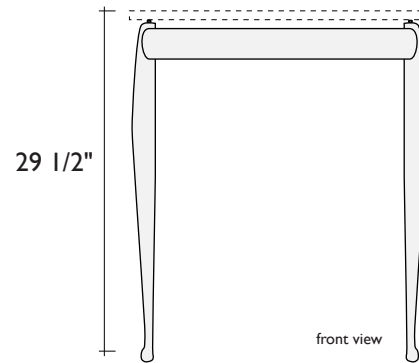

SPECIFICATIONS: SCULPTED LEGS VANITY BASE (FOR GLASS TOPS):

STANDARD SIZE (FOR 32X20 COUNTERTOP)

SMALLER SIZE (FOR 26X18 COUNTERTOP)

ITEM NUMBERS:

Standard Size
4 Leg

- AB3171.12
- AB3171.31
- AB3171.63

Clear Aluminum
Polished Nickel
Bronze Plated

Standard Size
2 Leg

- AB3172.12
- AB3172.31
- AB3172.63

Clear Aluminum
Polished Nickel
Bronze Plated

Smaller Size
4 Leg

- AB3271.12
- AB3271.31
- AB3271.63

Clear Aluminum
Polished Nickel
Bronze Plated

Smaller Size
2 Leg

- AB3272.12
- AB3272.31
- AB3272.63

Clear Aluminum
Polished Nickel
Bronze Plated

NOTES: The Sculpted Legs Vanity base has either 2 or 4 legs that bolt on to a frame and is designed to support Alchemy's glass countertops. The pieces are heat-strengthened cast aluminum, with a hand-hammered finish. The 4 Leg version is designed to be free-standing, while the 2 Leg version is supplied with hardware to mount the rear of the frame to a wall. Rubber bumpers threaded into the frame support the glass countertop. For more information on assembling this vanity base, see "Sculpted Legs Vanity Assembly Instructions."