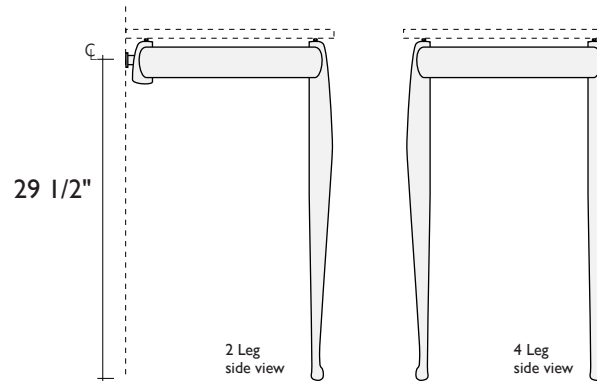

SPECIFICATIONS: SCULPTED LEGS VANITY BASE (FOR GLASS TOPS):

STANDARD SIZE (FOR 32X20 COUNTERTOP)

SMALLER SIZE (FOR 26X18 COUNTERTOP)

ITEM NUMBERS:

Standard Size
4 Leg

- AB3171.12
- AB3171.31
- AB3171.63

Clear Aluminum
Polished Nickel
Bronze Plated

Standard Size
2 Leg

- AB3172.12
- AB3172.31
- AB3172.63

Clear Aluminum
Polished Nickel
Bronze Plated

Smaller Size
4 Leg

- AB3271.12
- AB3271.31
- AB3271.63

Clear Aluminum
Polished Nickel
Bronze Plated

Smaller Size
2 Leg

- AB3272.12
- AB3272.31
- AB3272.63

Clear Aluminum
Polished Nickel
Bronze Plated

NOTES: The Sculpted Legs Vanity base has either 2 or 4 legs that bolt on to a frame and is designed to support Alchemy's glass countertops. The pieces are heat-strengthened cast aluminum, with a hand-hammered finish. The 4 Leg version is designed to be free-standing, while the 2 Leg version is supplied with hardware to mount the rear of the frame to a wall. Rubber bumpers threaded into the frame support the glass countertop. For more information on assembling this vanity base, see "Sculpted Legs Vanity Assembly Instructions."