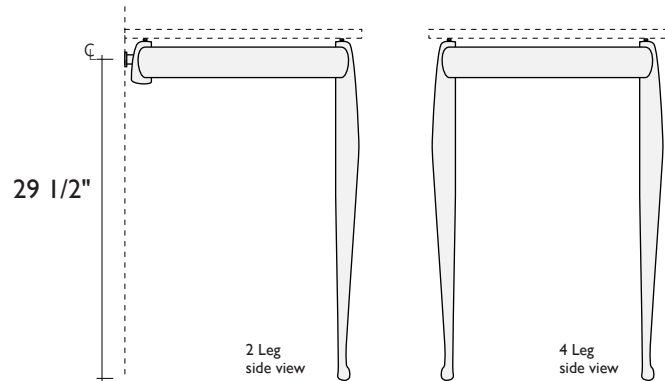

SPECIFICATIONS: SCULPTED LEGS VANITY BASE (FOR GLASS TOPS):

STANDARD SIZE (FOR 32X20 COUNTERTOP)

SMALLER SIZE (FOR 26X18 COUNTERTOP)

ITEM NUMBERS:

Standard Size
4 Leg

- AB3171.12
- AB3171.31
- AB3171.63

Clear Aluminum
Polished Nickel
Bronze Plated

Standard Size
2 Leg

- AB3172.12
- AB3172.31
- AB3172.63

Clear Aluminum
Polished Nickel
Bronze Plated

Smaller Size
4 Leg

- AB3271.12
- AB3271.31
- AB3271.63

Clear Aluminum
Polished Nickel
Bronze Plated

Smaller Size
2 Leg

- AB3272.12
- AB3272.31
- AB3272.63

Clear Aluminum
Polished Nickel
Bronze Plated

NOTES: The Sculpted Legs Vanity base has either 2 or 4 legs that bolt on to a frame and is designed to support Alchemy's glass countertops. The pieces are heat-strengthened cast aluminum, with a hand-hammered finish. The 4 Leg version is designed to be free-standing, while the 2 Leg version is supplied with hardware to mount the rear of the frame to a wall. Rubber bumpers threaded into the frame support the glass countertop. For more information on assembling this vanity base, see "Sculpted Legs Vanity Assembly Instructions."