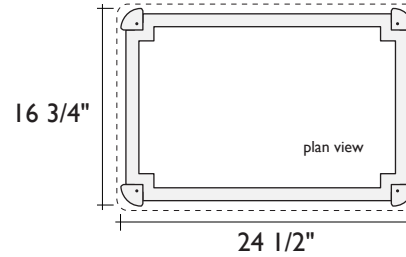

SPECIFICATIONS: SCULPTED LEGS VANITY BASE (FOR GLASS TOPS):

STANDARD SIZE (FOR 32X20 COUNTERTOP)

SMALLER SIZE (FOR 26X18 COUNTERTOP)

ITEM NUMBERS:

Standard Size
4 Leg

- AB3171.12
- AB3171.31
- AB3171.63

Clear Aluminum
Polished Nickel
Bronze Plated

Standard Size
2 Leg

- AB3172.12
- AB3172.31
- AB3172.63

Clear Aluminum
Polished Nickel
Bronze Plated

Smaller Size
4 Leg

- AB3271.12
- AB3271.31
- AB3271.63

Clear Aluminum
Polished Nickel
Bronze Plated

Smaller Size
2 Leg