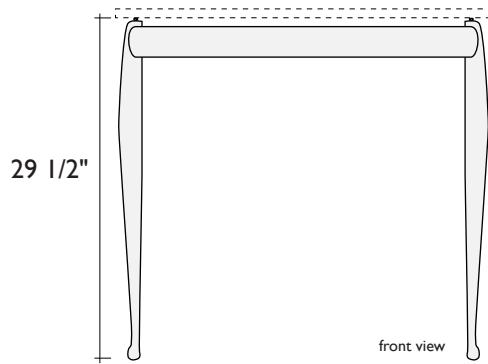

SPECIFICATIONS: SCULPTED LEGS VANITY BASE (FOR GLASS TOPS):

STANDARD SIZE (FOR 32X20 COUNTERTOP)

SMALLER SIZE (FOR 26X18 COUNTERTOP)

ITEM NUMBERS:

Standard Size
4 Leg

- AB3171.12
- AB3171.31
- AB3171.63

Clear Aluminum
Polished Nickel
Bronze Plated

Standard Size
2 Leg

- AB3172.12
- AB3172.31
- AB3172.63

Clear Aluminum
Polished Nickel
Bronze Plated

Smaller Size
4 Leg

- AB3271.12
- AB3271.31
- AB3271.63

Clear Aluminum
Polished Nickel
Bronze Plated

Smaller Size
2 Leg

- AB3272.12
- AB3272.31
- AB3272.63

Clear Aluminum
Polished Nickel
Bronze Plated

NOTES: The Sculpted Legs Vanity base has either 2 or 4 legs that bolt on to a frame and is designed to support Alchemy's glass countertops. The pieces are heat-strengthened cast aluminum, with a hand-hammered finish. The 4 Leg version is designed to be free-standing, while the 2 Leg version is supplied with hardware to mount the rear of the frame to a wall. Rubber bumpers threaded into the frame support the glass countertop. For more information on assembling this vanity base, see "Sculpted Legs Vanity Assembly Instructions."