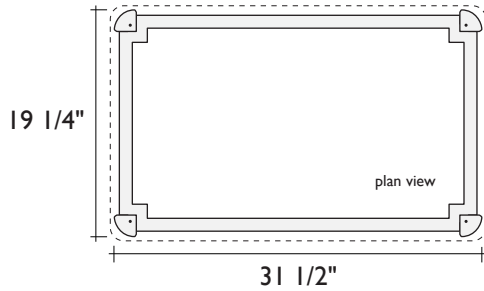

SPECIFICATIONS: SCULPTED LEGS VANITY BASE (FOR GLASS TOPS):

STANDARD SIZE (FOR 32X20 COUNTERTOP)

SMALLER SIZE (FOR 26X18 COUNTERTOP)

ITEM NUMBERS:

Standard Size
4 Leg

- AB3171.12
- AB3171.31
- AB3171.63

Clear Aluminum
Polished Nickel
Bronze Plated

Standard Size
2 Leg

- AB3172.12
- AB3172.31
- AB3172.63

Clear Aluminum
Polished Nickel
Bronze Plated

Smaller Size
4 Leg

- AB3271.12
- AB3271.31
- AB3271.63

Clear Aluminum
Polished Nickel
Bronze Plated

Smaller Size
2 Leg